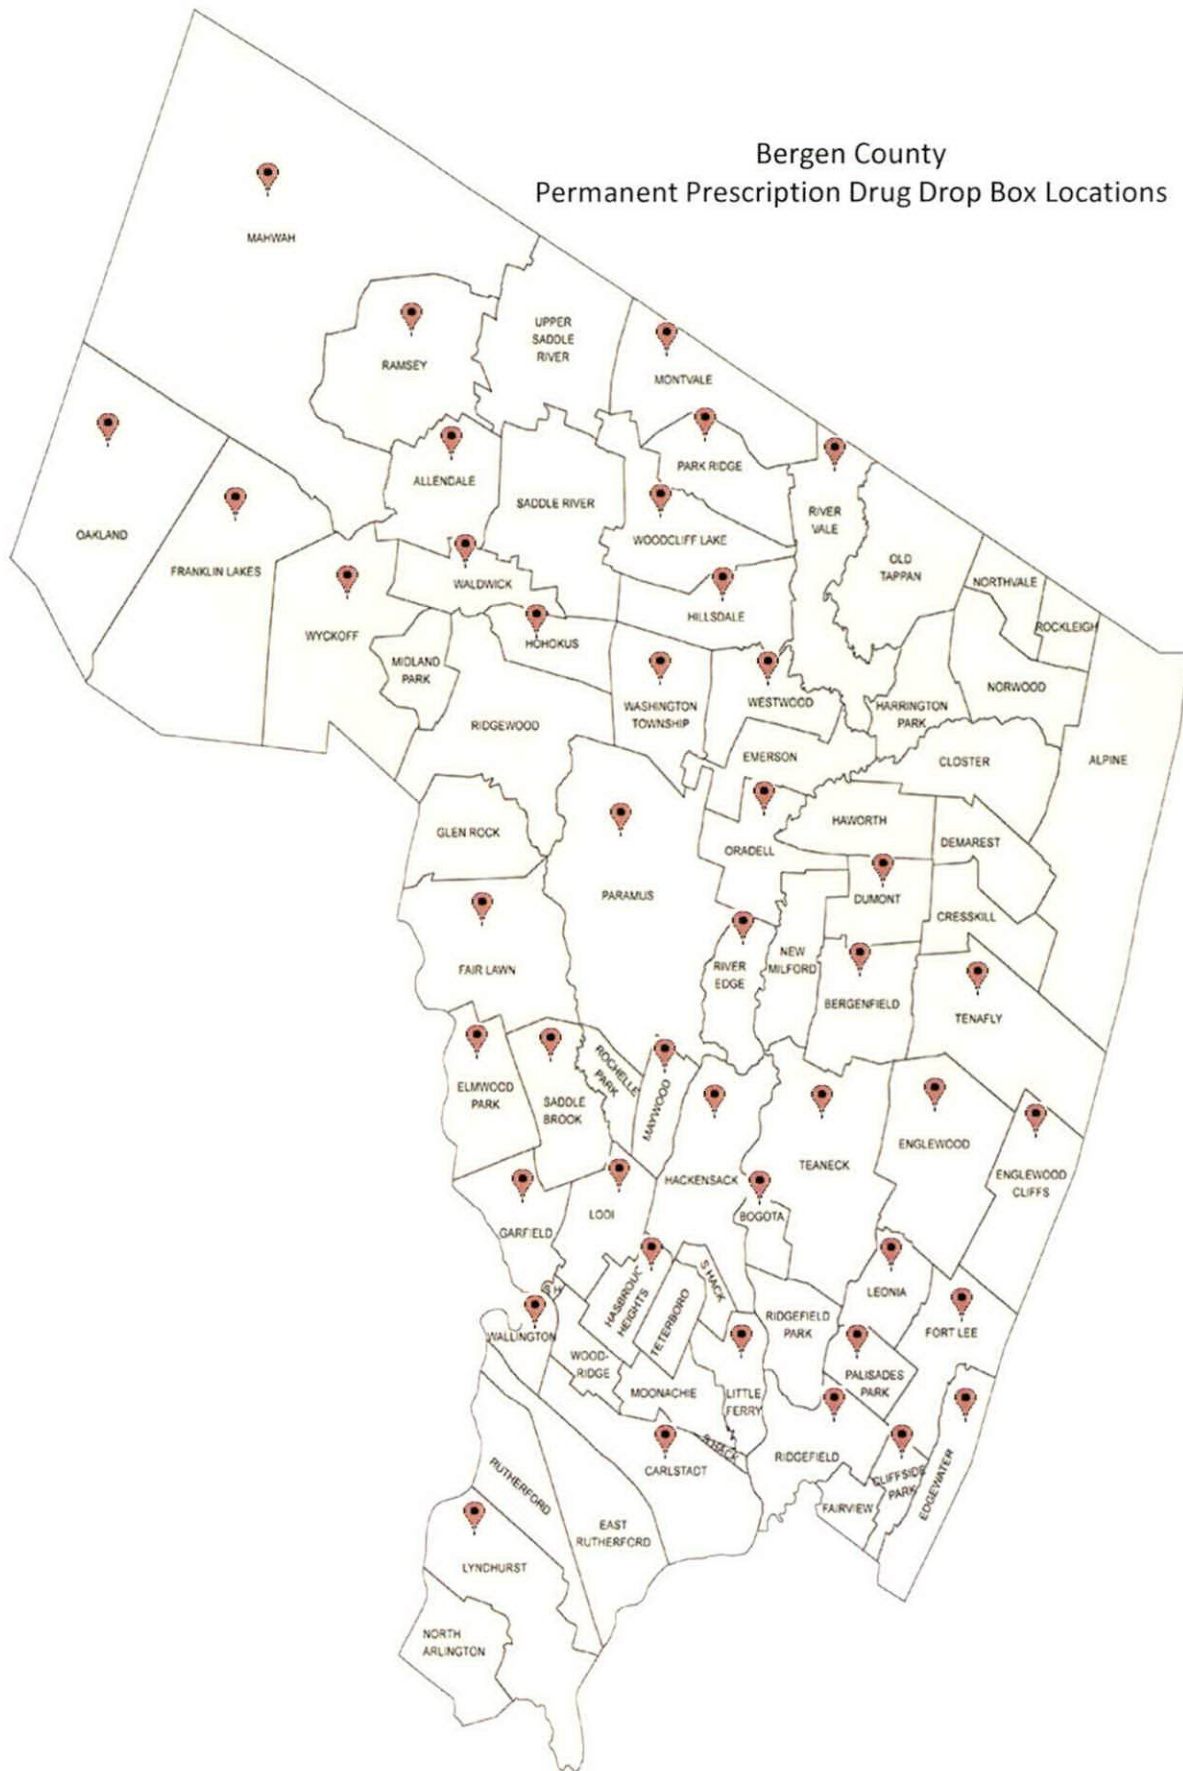

# Bergen County Permanent Prescription Drug Drop Box Locations

## BERGEN COUNTY PERMANENT PRESCRIPTION DRUG DROP BOX LOCATIONS

Allendale Police Department	290 Franklin Turnpike Allendale, NJ 07401	(201) 825-1900
Bergenfield Police Department	198 North Washington Avenue Bergenfield, NJ 07621	(201) 387-4000
Bogota Police Department	375 Larch Avenue Bogota, NJ 07603	(201) 487-2400
Carlstadt Police Department	500 Madison Street Carlstadt, NJ 07072	(201) 438-4300
Cliffside Park Police Department	525 Palisade Avenue Cliffside Park, NJ 07010	(201) 945-3600
Dumont Police Department	50 Washington Avenue Dumont, NJ 07628	(201) 387-5000
Edgewater Police Department	55 River Road Edgewater, NJ 07020	(201) 943-2200
Elmwood Park Police Department	182 Market Street Elmwood Park, NJ 07407	(201) 796-0700
Englewood Police Department	75 South Van Brunt Street Englewood, NJ 07631	(201) 871-6400
Englewood Cliffs Police Department	10 Kahn Terrace Englewood Cliffs, NJ 07632	(201) 569-8300
Fair Lawn Police Department	8-01 Fair Lawn Avenue Fair Lawn, NJ 07410	(201) 796-1400
Fort Lee Police Department	1327 16th Street Fort Lee, NJ 07024	(201) 592-3700
Franklin Lakes Police Department	490 Dekorte Drive Franklin Lakes, NJ 07417	(201) 891-3131
Garfield Police Department	411 Midland Avenue Garfield, NJ 07026	(973) 478-8500
Garfield Police Department ( <i>Secondary Box</i> )	160 Belmont Avenue Garfield, NJ 07026	(973) 478-8500
Hackensack Police Department	225 State Street Hackensack, NJ 07601	(201) 646-7777
<i>^^ Hasbrouck Heights Police Department</i>	<i>248 Hamilton Avenue Hasbrouck Heights, NJ 07604</i>	<i>(201) 288-4002</i>